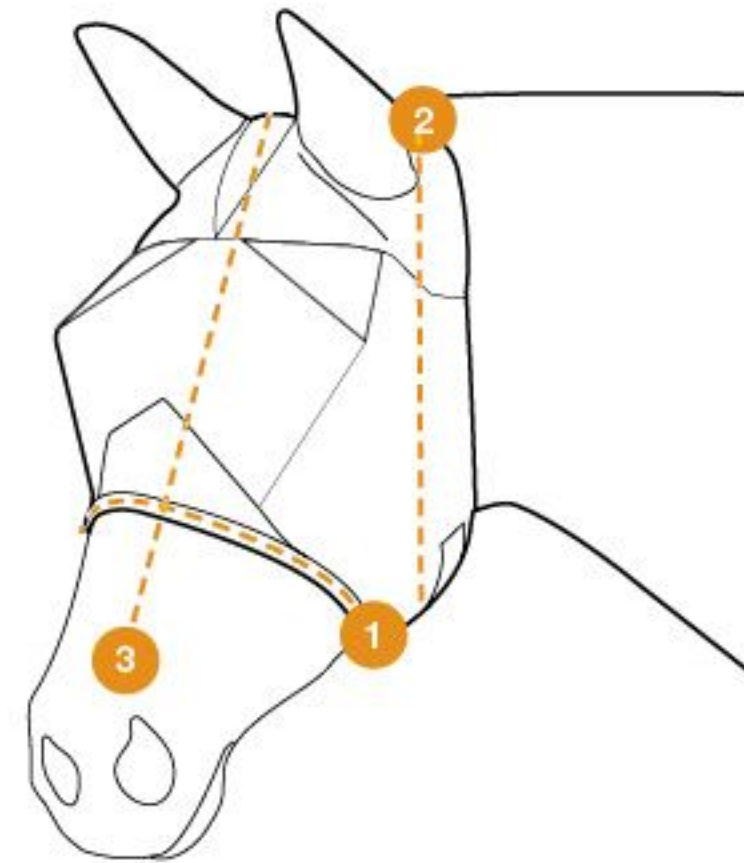

## CRUSADER® PREMIUM FLY MASK

RATED #1 BY CLINICIANS AND EQUINE PUBLICATIONS FOR COMFORT, DESIGN, AND FIT. YOUR HORSES VIEW FROM THE PASTURE NEVER FELT SO GOOD.

### Measuring Chart

- 1 Around entire face and mid jaw
- 2 Around neck 2" behind ears down to mid jaw to same point on other side
- 3 Between ears (poll) down center of face to mid nostril

Size in Inches	1	2	3	Ears	Mule Ears
Foal/Miniature	18	27	15	5.5	11
Weanling/SM Pony	22	34	18	7	11
Yearling/LG Pony	24	35	22	8	13
Small Horse/Arab	26	38	24.5	8	13
Horse	28	40	26	8	13
Warmblood	30	42	27	9	15.5
Draft	34	50	29	9.5	15.5

Measurement 1 has a variance of 4" because of an adjustable hook and loop closure. All fly masks for mules/donkeys have 13" long ears. Please ensure fly mask does not touch the eye area.

**SIZES AVAILABLE:**  
 Foal/Miniature  
 Weanling/Small Pony  
 Yearling/Large Pony  
 Small Horse/Arab  
 Horse  
 Warmblood  
 Draft